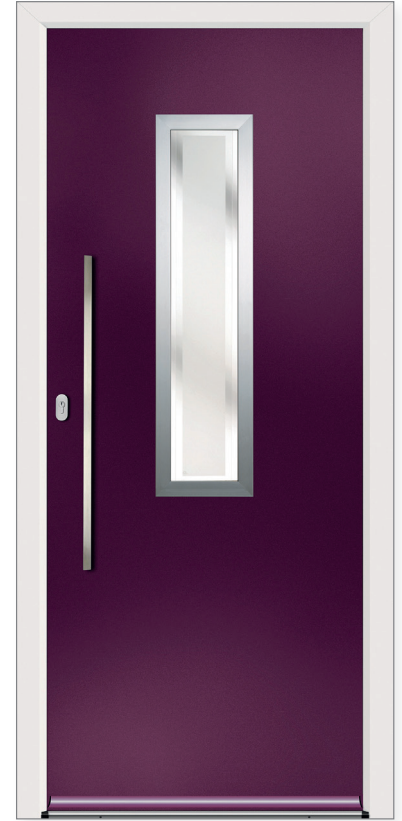

▲ Glazing: Sandblast Colour: Pebble

▲ Glazing: Sandblast Colour: Plum Lock: Centre Slam

Delio Z3
Belice