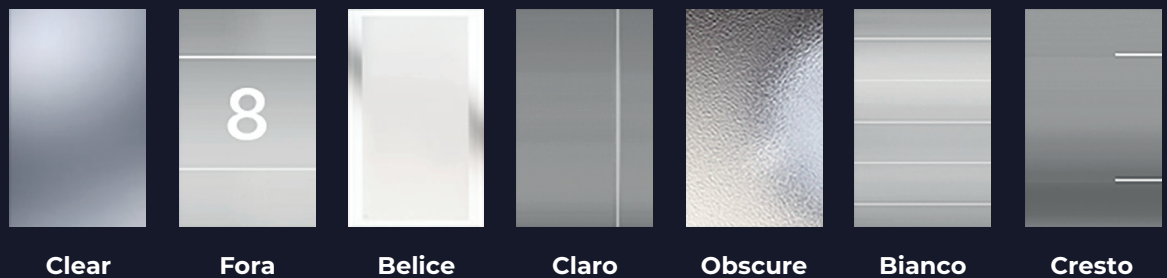

Glass and Glazing

The visual impact of our Virtu-AL doors is enhanced by the choice of glass. Carefully crafted specialist glass designs have been exclusively created for the Virtu-AL door range, and is supplied with a Warm Edge / Argon Filled / Soft Coat in a double or triple glazed solution.

All patterned and decorative glass is triple glazed. Our doors conform to the new Part L requirements which consist of Energy Rating A and a 'U' value of 1.2.

	Clear	Fora	Belice	Claro	Obscure	Bianco	Cresto
Delio Z3	X	X	X	X	X		
Vico V4	X	X			X	X	
Vico V4 Solid							
Como VX	X		X	X	X		X
Como ZY	X		X	X	X		X