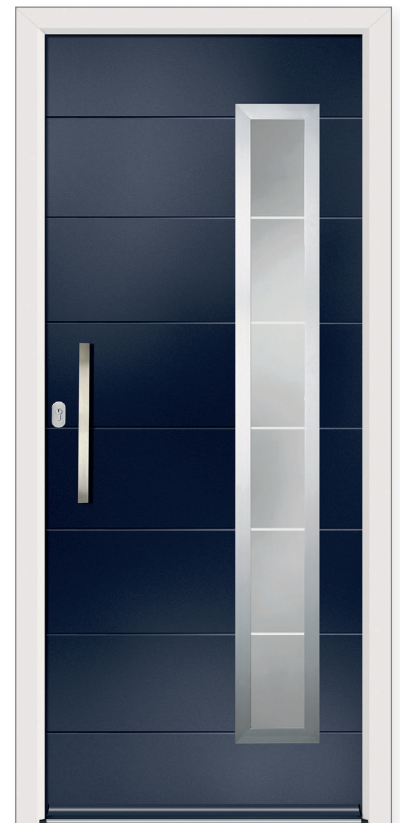

# Vico V4

▲ Glazing: n/a Colour: Silver Grey

**Vico V4**  
Solid

▲ Glazing: Double Glazed Colour: Black Lock: Centre Slam

**Vico V4**  
Glazed

▲ Glazing: Sandblast Colour: Slate Lock: Centre Slam

**Vico V4**  
Fora