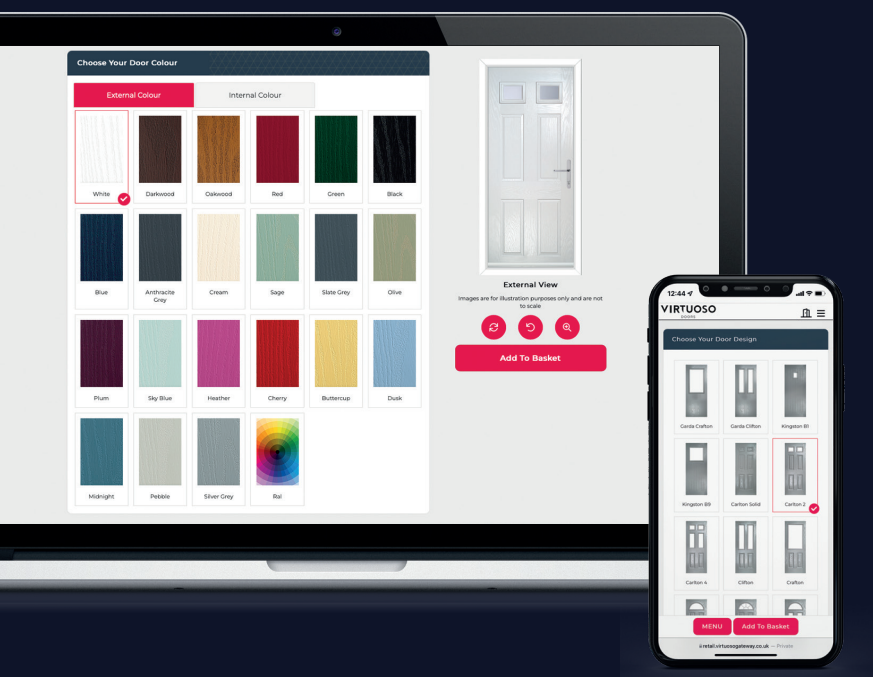

Design a door

A Virtuoso door is a beautiful addition to your customers' property, but with our 'design-a-door' tool, your customers can choose the style, colour and hardware to create a Virtuoso Virtu-AL door that's uniquely 'theirs'.

Simply visit www.justvaluedoors.co.uk and select the design-a-door portal, you'll discover a multitude of possibilities in just a few clicks. The process is easy too. Once the door has been configured, add it to the basket, complete a quick form and we'll send you an instant quote and summary for your customer's new door. You can even check its status in the Virtuoso Gateway via your Trade account.

STEP 1

Choose your door style

Select from our Virtu-AL range of door styles. Use our ranges and style guide to help find the perfect door.

STEP 2

Choose your frame

Match your new door frame to your windows with a choice of PVCu or Aluminium outer frames.

STEP 3

Choose your colour

Choose from 5 standard colours, 14 superior colours and any RAL colour. Our doors can be powder coated with any RAL colour in our state-of-the-art paint studio and matched to your customer's home's garage door if desired.

STEP 4

Choose your glass

Select carefully crafted specialist glass from the glazing chart. Our door style pages showcase the best-suited combinations, but if the glass shown isn't with your chosen door style, simply ask us and we'll let you know if it's available.

STEP 5

Choose your hardware

Select your choice of handle, letterplate and door knocker. Choose the Contemporary Range for an ultra-modern finish, or our new Sweet Range of hardware for something a little bit special – even a touch of Rose Gold.